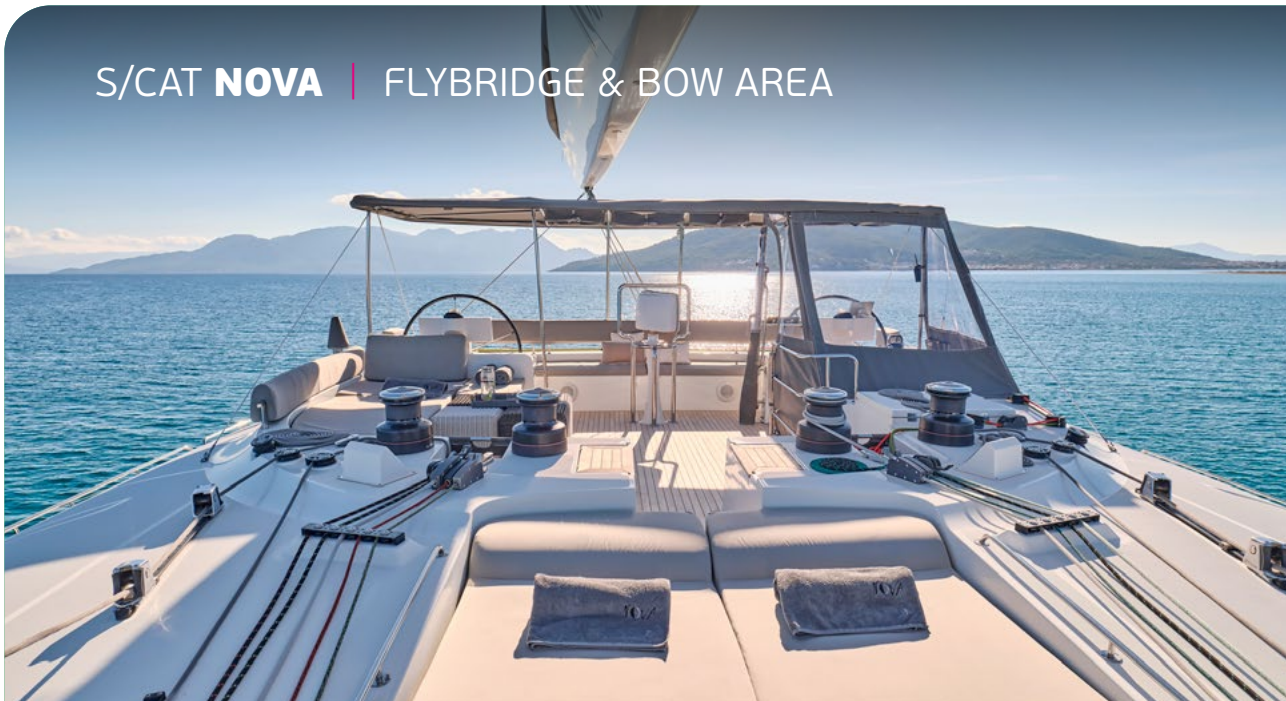

S/CAT **NOVA** | FLYBRIDGE & BOW AREA