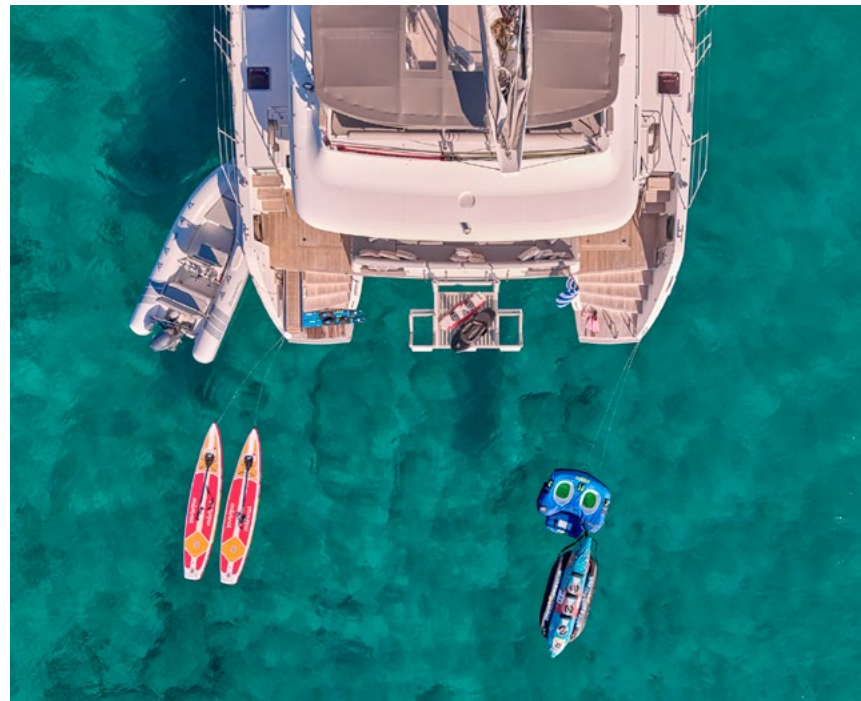

SAILING CATAMARAN **NOVA**

LAGOON 620

S/CAT NOVA | THE YACHT

Built in 2010 / 2011 at CNB shipyard, a division of Groupe Bénéteau, Nova is the flagship of the Lagoon range of cruising catamarans. An impeccably designed catamaran with original art works by famous artists decorating her interior and an award-winning chef preparing the meals, Nova can comfortably accommodate up to 8 passengers in double hulled luxury!

KEY FEATURES

REFITTED 2020 / DESIGNED BY THE WORLD RENOWNED NAVAL ARCHITECTS PETEGHEM & LAURIOT PRÉVOST (OWNERS VERSION LAYOUT) / SPACIOUS SUNBATHING AREAS / PROFESSIONAL CREW OF 3 SINCE YACHT LAUNCH

S/CAT NOVA | SALOON & DINING AREA

S/CAT NOVA | CABINS

S/CAT **NOVA** | FLYBRIDGE & BOW AREA

S/CAT NOVA | WATER TOYS

S/CAT **NOVA** | SPECIFICATIONS

Builder/Type:	Lagoon 620
Built / Refit:	2011 / 2020
L.O.A:	18,90m 62,00ft
Beam:	10,00m 32,10ft
Draft:	1,55m 5,10ft
Main Engines:	2x 170hp Yanmar
Generators:	19Kw Onan & 18Kw Fisher Panda
Cruising speed:	9-10 knots
Fuel Consumption:	40 lt/hr

Tender & Toys: 4,70m dinghy with 60hp outboard Yamaha, Snorkeling equipment, Fishing rods, Kayak-Tube, Water skiing (adults & kids), Paddle board, Wake board, Floating mats, Knee board.

beautiful people, beautiful yachts