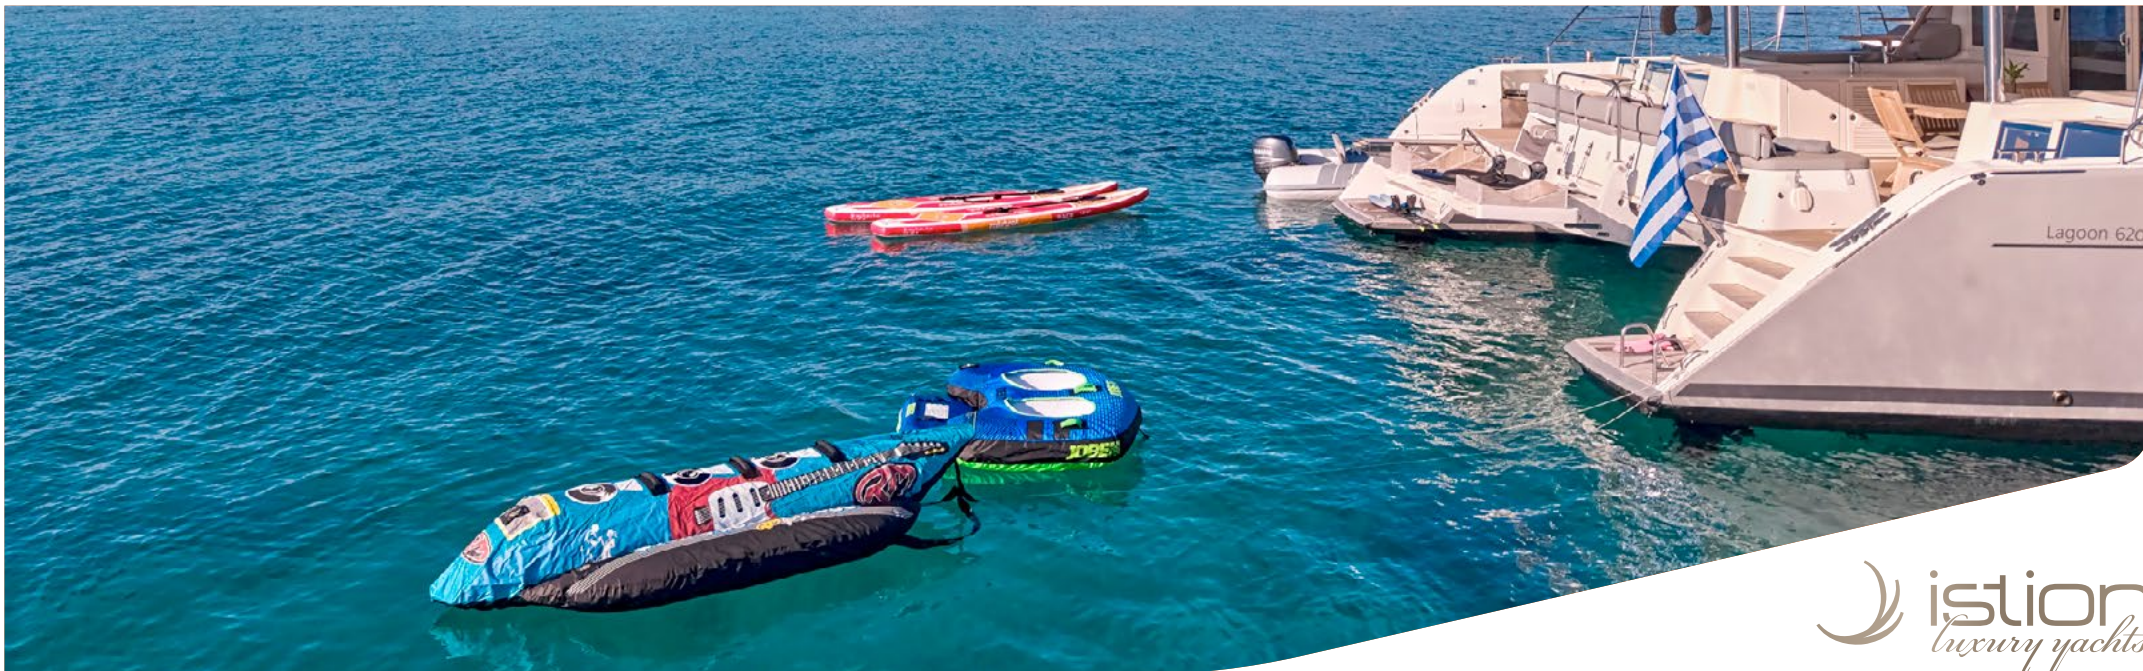

SAILING CATAMARAN **NOVA**

LAGOON 620

S/CAT NOVA | THE YACHT

Built in 2010 / 2011 at CNB shipyard, a division of Groupe Bénéteau, Nova is the flagship of the Lagoon range of cruising catamarans. An impeccably designed catamaran with original art works by famous artists decorating her interior and an award-winning chef preparing the meals, Nova can comfortably accommodate up to 8 passengers in double hulled luxury!

KEY FEATURES

REFITTED 2020 / DESIGNED BY THE WORLD RENOWNED NAVAL ARCHITECTS PETEGHEM & LAURIOT PRÉVOST (OWNERS VERSION LAYOUT) / SPACIOUS SUNBATHING AREAS / PROFESSIONAL CREW OF 3 SINCE YACHT LAUNCH

S/CAT NOVA | SALOON & DINING AREA

S/CAT NOVA | CABINS

S/CAT **NOVA** | FLYBRIDGE & BOW AREA

S/CAT NOVA | WATER TOYS

S/CAT **NOVA** | SPECIFICATIONS

Builder/Type:	Lagoon 620
Built / Refit:	2011 / 2020
L.O.A:	18,90m 62,00ft
Beam:	10,00m 32,10ft
Draft:	1,55m 5,10ft
Main Engines:	2x 170hp Yanmar
Generators:	19Kw Onan & 18Kw Fisher Panda
Cruising speed:	9-10 knots
Fuel Consumption:	40 lt/hr

Tender & Toys: 4,70m dinghy with 60hp outboard Yamaha, Snorkeling equipment, Fishing rods, Kayak-Tube, Water skiing (adults & kids), Paddle board, Wake board, Floating mats, Knee board.

beautiful people, beautiful yachts